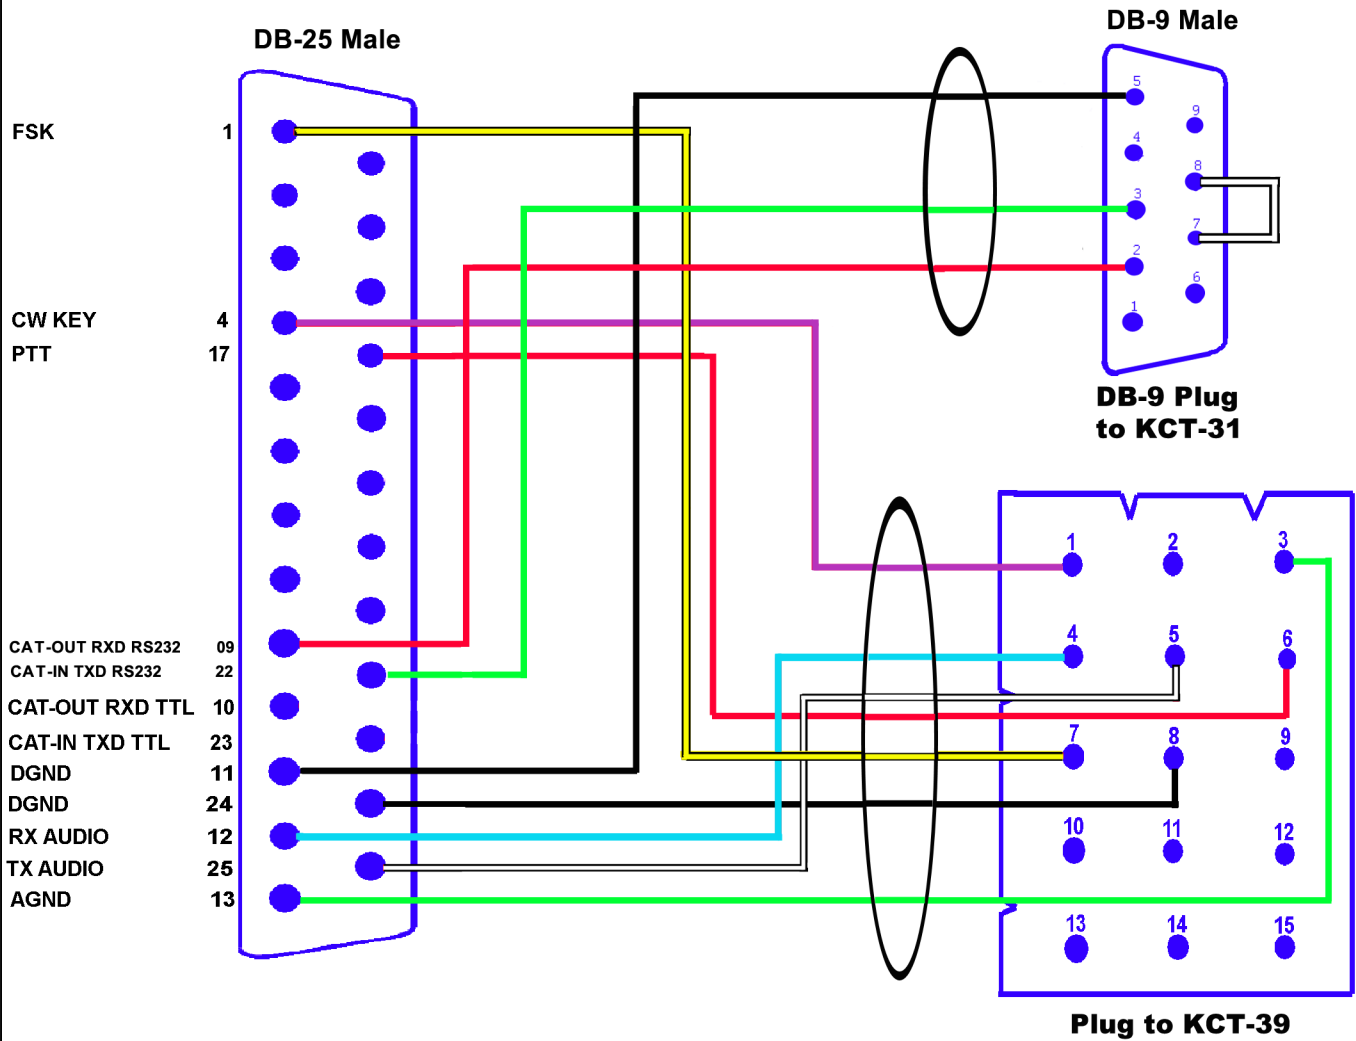

Mates with
Navigator J4

Navigator Control Cable

Kenwood TK-90

Revised 8/30/15