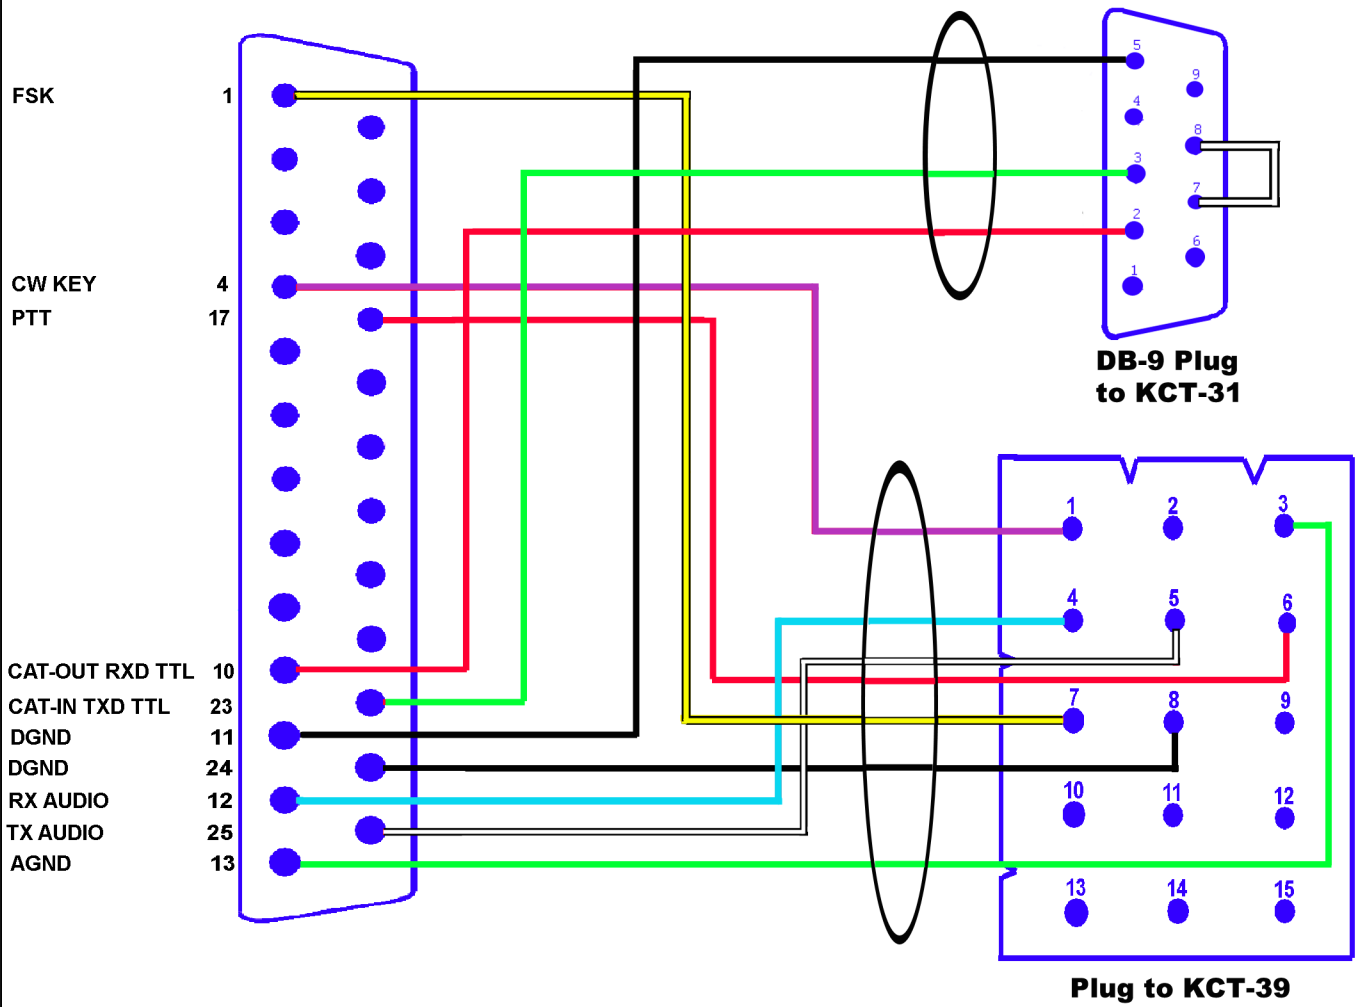

Mates with
Navigator J4

Navigator Control Cable

Kenwood TK-90

Revised 08/07/2015